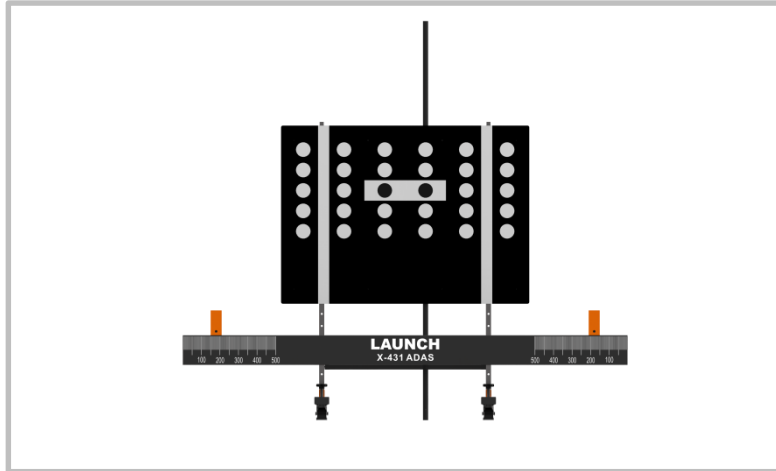

ADAS Functions

X-431 ADAS Calibration functions

Features

- The modular structure and useful accessories enable you to configure the tool in the best way to suit your workshop.
- Easily and precisely adjust calibration frame to ensure vehicle is correctly centered.
- Can be used even without an axial measuring system.
- Multiple calibration function, wide car model coverage.
- Wide range of vehicle-specific calibration panels are available.
- Provide the instruction before beginning a calibration procedure.
- Professional special function of ADAS system in Launch diagnosis software.

Product configuration-Standard Start KIT

CALIBRATION FRAME

WHEEL CLAMPS(x2)

FRONT PANEL (LAC01-02 VAG-FC)

RADAR REFLECTOR

Calibration Panels - Front Camera

VAG-FC(LAC01-02)

Included