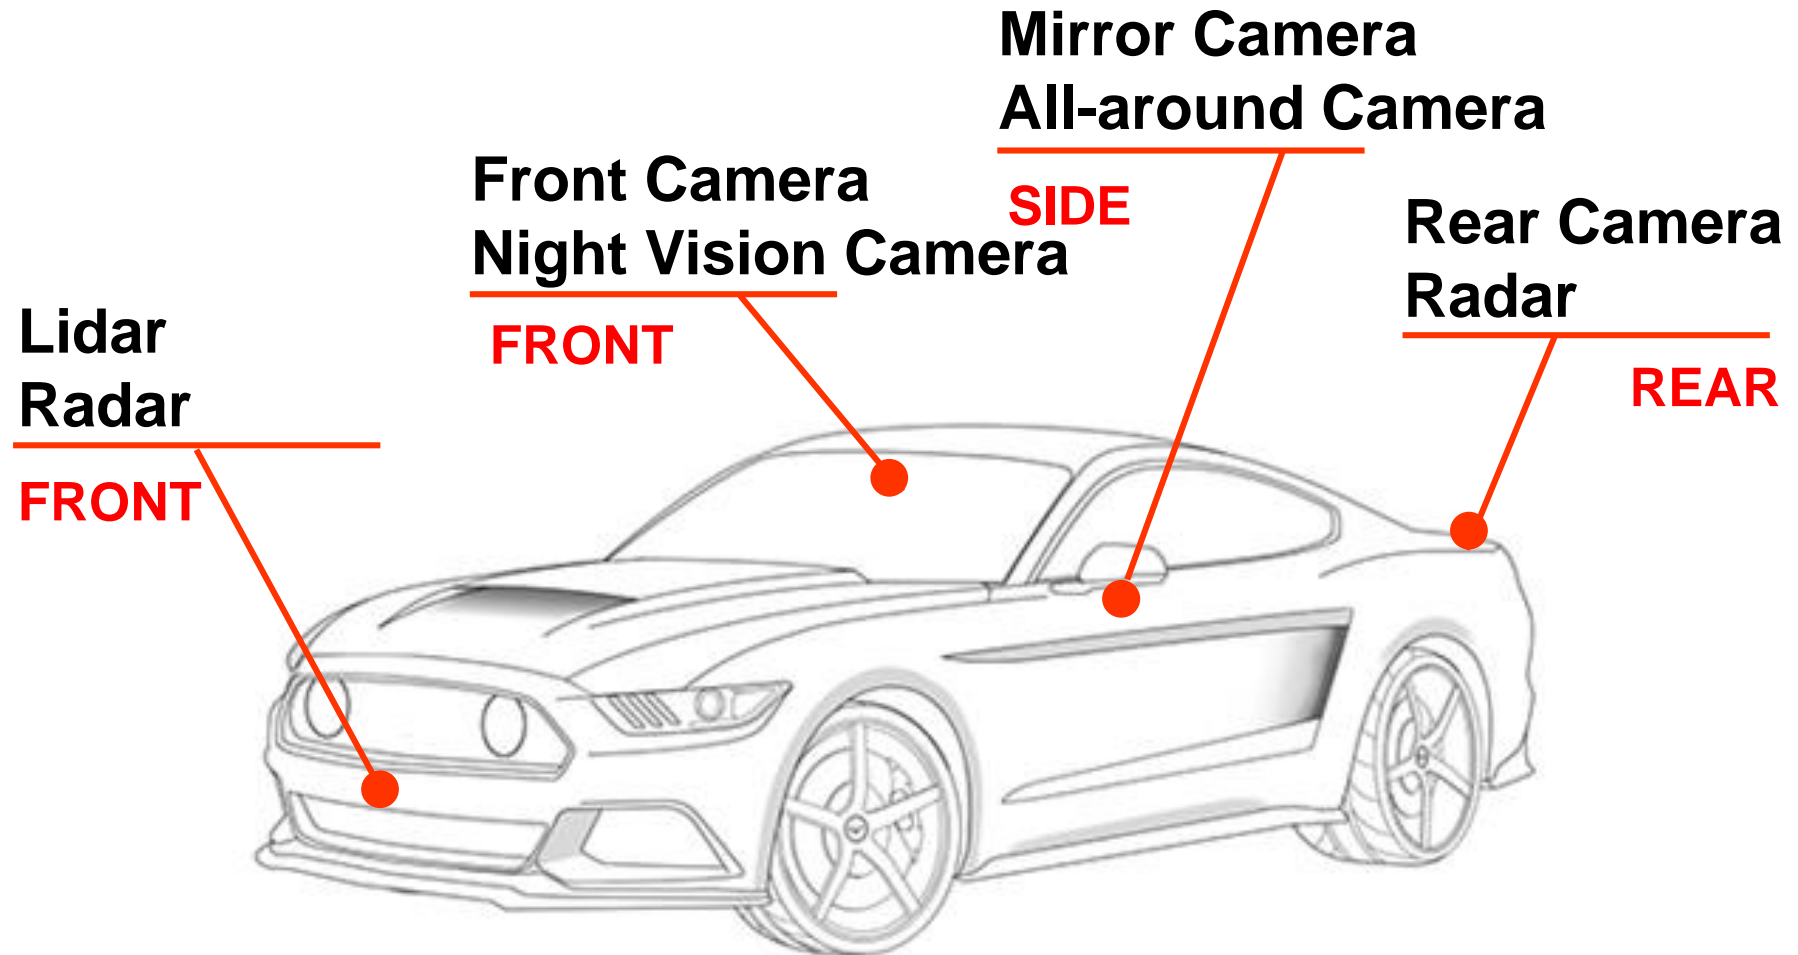

Product Introduction

X-431 ADAS Calibration Equipment

LAUNCH Europe GmbH

Introduction

X-431 ADAS is the latest automotive ADAS camera and radar calibration equipment developed by Launch. With the LAUNCH professional diagnosis tools, you can simply do the job of calibration of camera- and radar-based ADAS systems. The X-431 ADAS allows the operator to locate the camera calibration panels and the radar reflector panel in the correct position to ensure the system calibration to be carried out quickly and accurately.

ADAS Functions

X-431 ADAS Calibration functions

Features

- The modular structure and useful accessories enable you to configure the tool in the best way to suit your workshop.
- Easily and precisely adjust calibration frame to ensure vehicle is correctly centered.
- Can be used even without an axial measuring system.
- Multiple calibration function, wide car model coverage.
- Wide range of vehicle-specific calibration panels are available.
- Provide the instruction before beginning a calibration procedure.
- Professional special function of ADAS system in Launch diagnosis software.