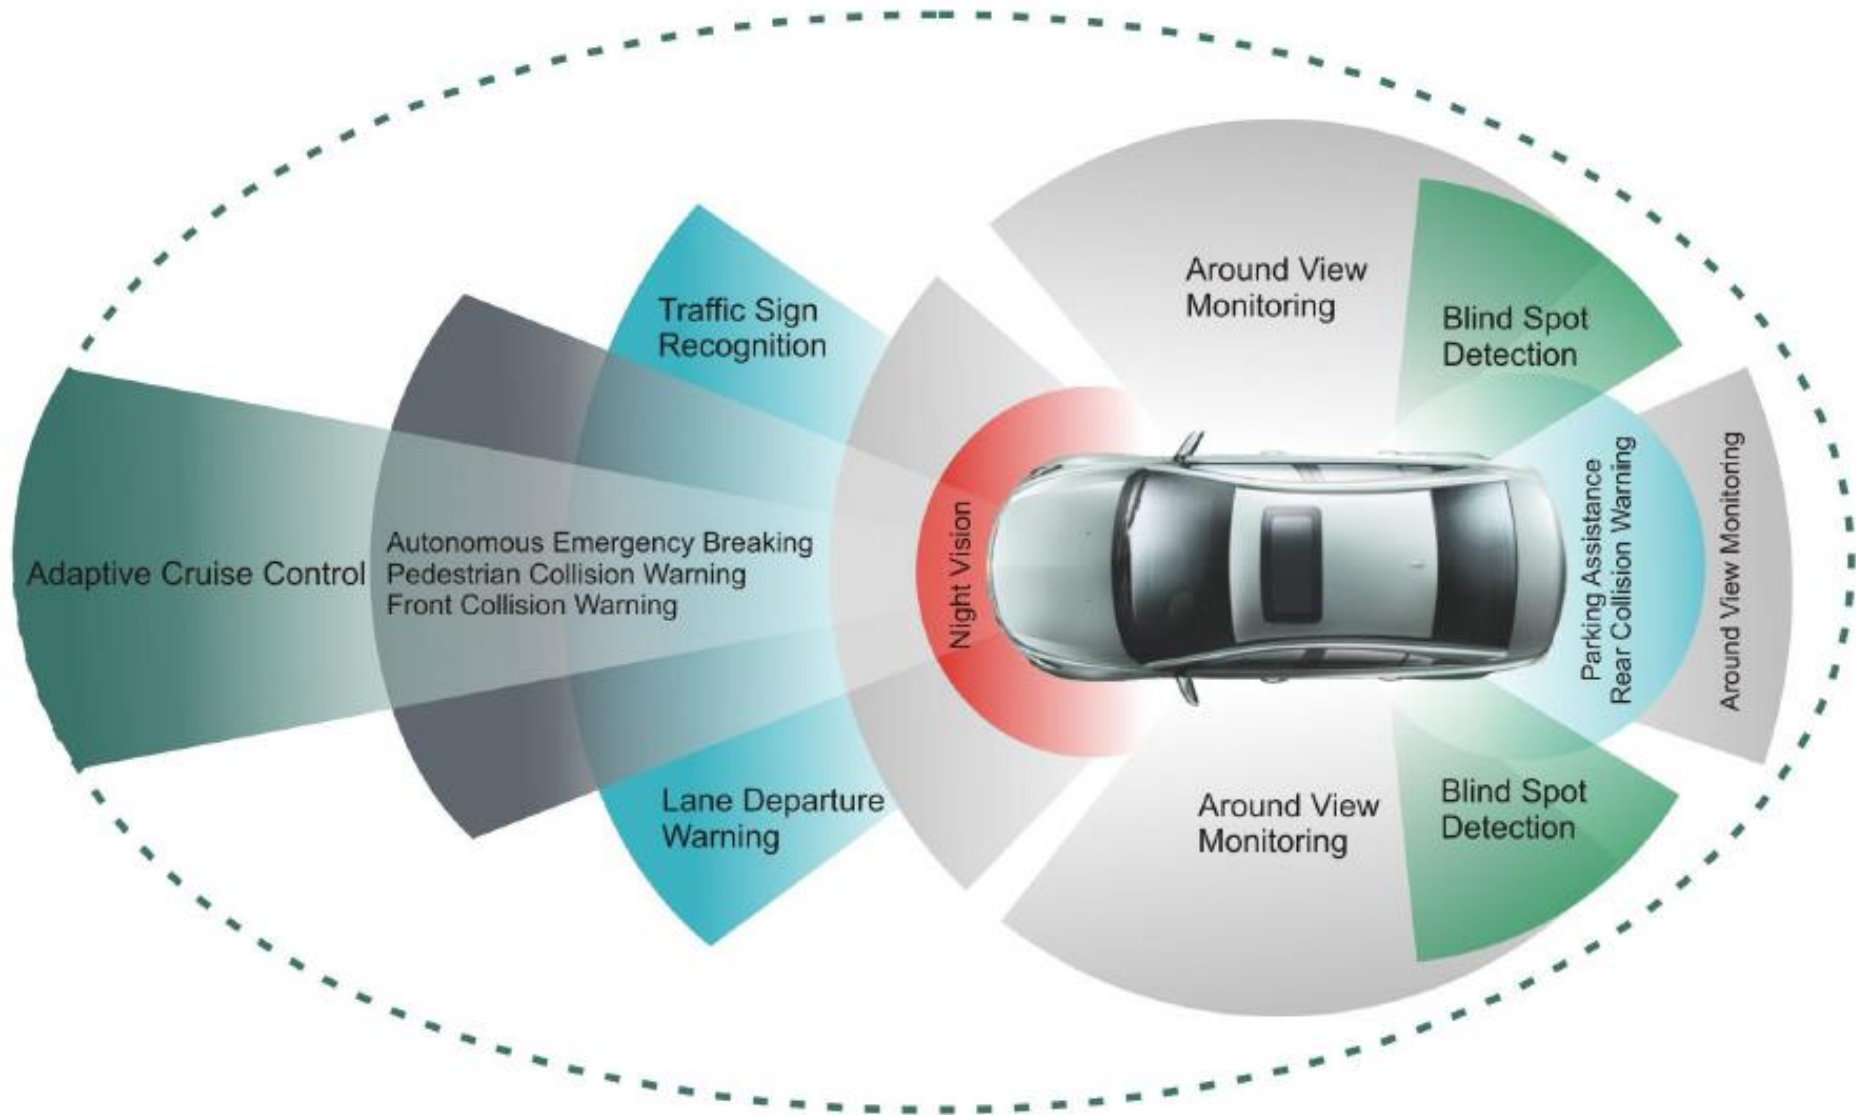

Product Introduction

X-431 ADAS Calibration Equipment

LAUNCH Europe GmbH

Introduction

X-431 ADAS is the latest automotive ADAS camera and radar calibration equipment developed by Launch. With the LAUNCH professional diagnosis tools, you can simply do the job of calibration of camera- and radar-based ADAS systems. The X-431 ADAS allows the operator to locate the camera calibration panels and the radar reflector panel in the correct position to ensure the system calibration to be carried out quickly and accurately.

X-431 ADAS is suitable to the auto body shop, glass service shop, and professional workshop, to provide the professional recalibration for the ADAS camera and radar, when the sensors have been removed, replaced or repaired.

ADAS Functions

X-431 ADAS Calibration functions

Features

- The modular structure and useful accessories enable you to configure the tool in the best way to suit your workshop.
- Easily and precisely adjust calibration frame to ensure vehicle is correctly centered.
- Can be used even without an axial measuring system.
- Multiple calibration function, wide car model coverage.
- Wide range of vehicle-specific calibration panels are available.
- Provide the instruction before beginning a calibration procedure.
- Professional special function of ADAS system in Launch diagnosis software.