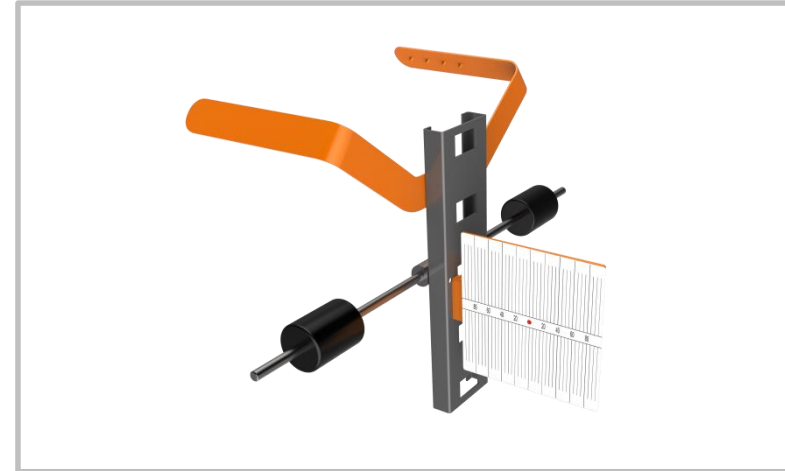

Product Introduction

X-431 ADAS Calibration Equipment

LAUNCH Europe GmbH

Introduction

X-431 ADAS is the latest automotive ADAS camera and radar calibration equipment developed by Launch. With the LAUNCH professional diagnosis tools, you can simply do the job of calibration of camera- and radar-based ADAS systems. The X-431 ADAS allows the operator to locate the camera calibration panels and the radar reflector panel in the correct position to ensure the system calibration to be carried out quickly and accurately.

X-431 ADAS is suitable to the auto body shop, glass service shop, and professional workshop, to provide the professional recalibration for the ADAS camera and radar, when the sensors have been removed, replaced or repaired.

ADAS Functions

X-431 ADAS Calibration functions

Features

- The modular structure and useful accessories enable you to configure the tool in the best way to suit your workshop.
- Easily and precisely adjust calibration frame to ensure vehicle is correctly centered.
- Can be used even without an axial measuring system.
- Multiple calibration function, wide car model coverage.
- Wide range of vehicle-specific calibration panels are available.
- Provide the instruction before beginning a calibration procedure.
- Professional special function of ADAS system in Launch diagnosis software.

Product configuration-Standard Start KIT

CALIBRATION FRAME

WHEEL CLAMPS(x2)

FRONT PANEL (LAC01-02 VAG-FC)

RADAR REFLECTOR

Calibration Panels - Front Camera

VAG-FC(LAC01-02)

Included